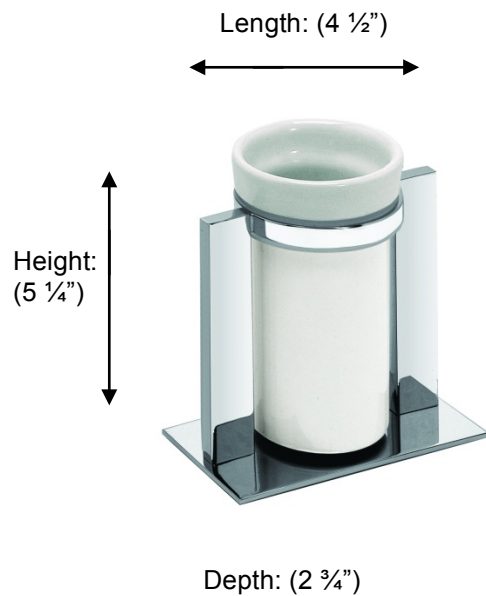

POMBO™

Sensis

PS615 Contemporary Tumbler Holder

**Description:**

Freestanding Tumbler Holder

Finishes:

-  CR – Chrome
-  PV – Polished Brass
-  UB – Unlacquered Brass
-  MB – Matte Black
-  NI – Polished Nickel
-  ES – Satin Nickel
-  GD – Gold

Material:

Brass
Ceramic

Country of Origin:

Portugal

All Dimensions are approximate